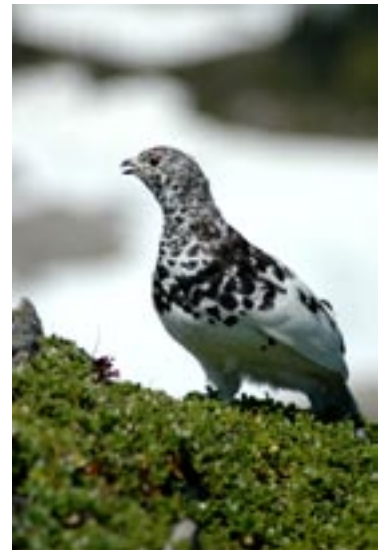

**File format (on CD):** 300dpi TIF

**Photographer:** Robert Chrestensen

Spray Park Tarn, Mt Rainier

Wildflowers, Mt Rainier

Tahoma Glacier, Mt Rainier

Liberty Cap, Mt Rainier

Pyramid Park, Mt Rainier

White-tailed Ptarmigan,  
Mt Rainier